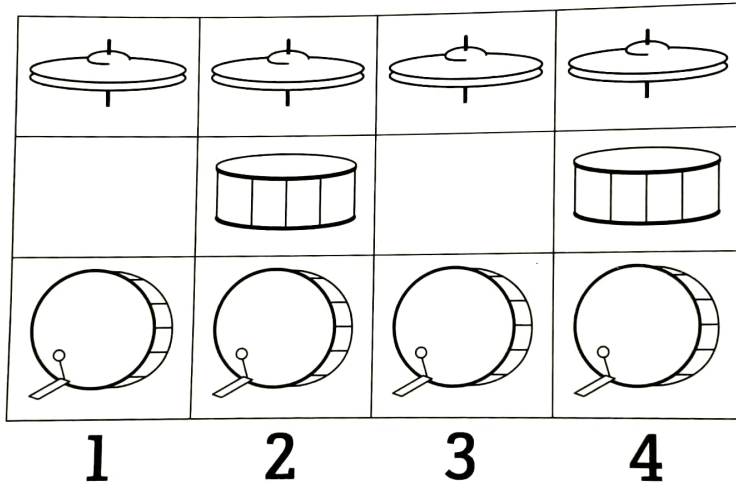

Iconic Notation

To show drum grooves, we will use **grid** or **iconic notation**. These figures, which we will call **drumbeat diagrams**, are read left to right, and the counting is written below. Anything that lines up in a vertical column is played at the same time, like the bass drum and hi-hat on beat 1. Here is an example:

IN THE
STYLE OF..

“SEE YOU AGAIN”

by Wiz Khalifa ft. Charlie Puth

KEY: Bb

TEMPO: 80 BPM

Chords

Bb	Cmi	Dmi	Eb	F	Gmi
I	ii	iii	IV	V	vi

SONG FORM: **Intro, Chorus, Verse, Chorus, Verse, Bridge, Chorus**