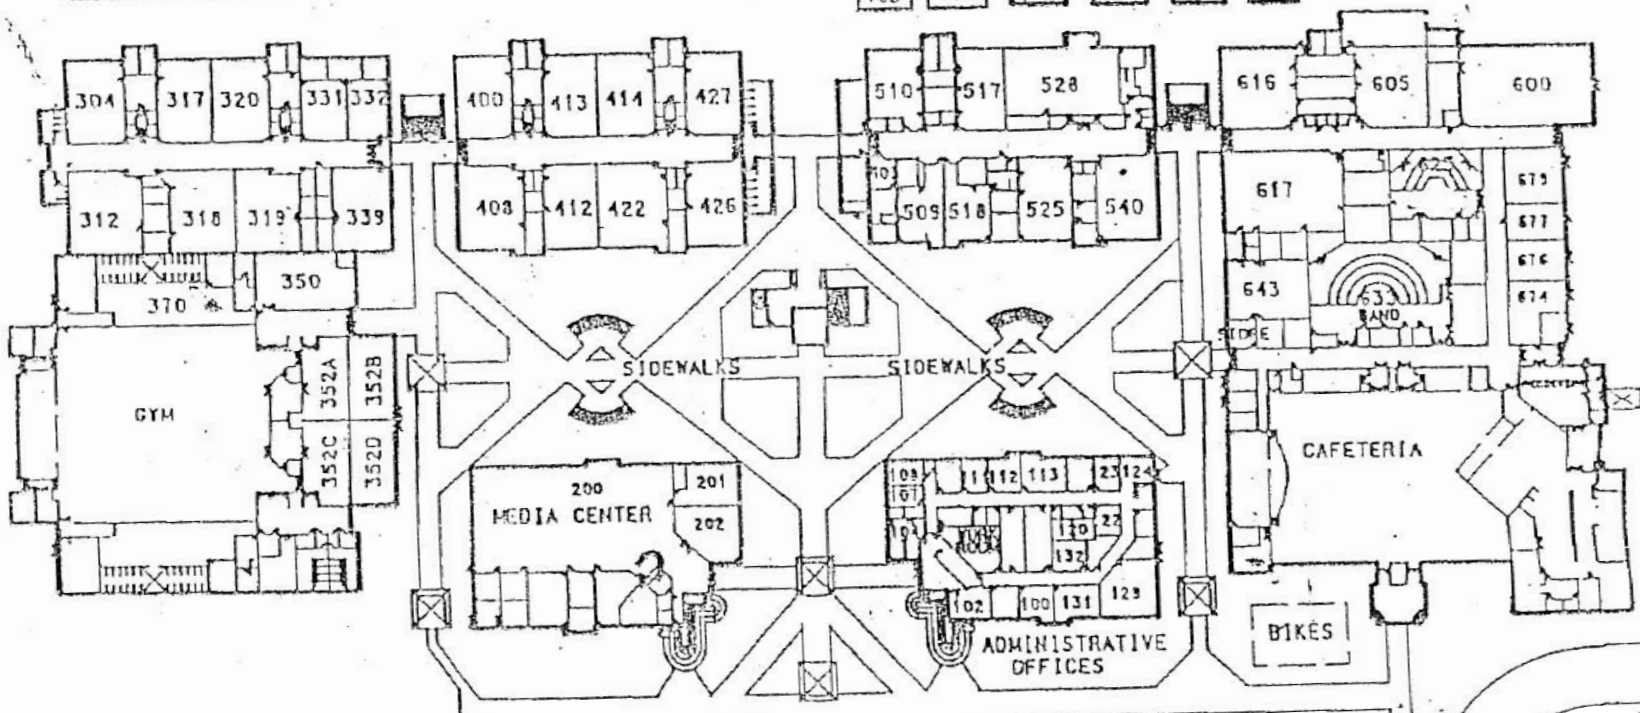

SOUTHPORT MIDDLE SCHOOL  
 2420 S.E. Morningside Blvd.  
 Port St. Lucie, FL 34952  
 (772) 337-5800

705 704 703 702 701 700

BUILDING 4  
 (SECOND FLOOR)

BUILDING 5  
 (SECOND FLOOR)

BUS LOOP AM/PM

PM BUS LOADING ZONE

PARENT  
 AREA  
 AM/PM